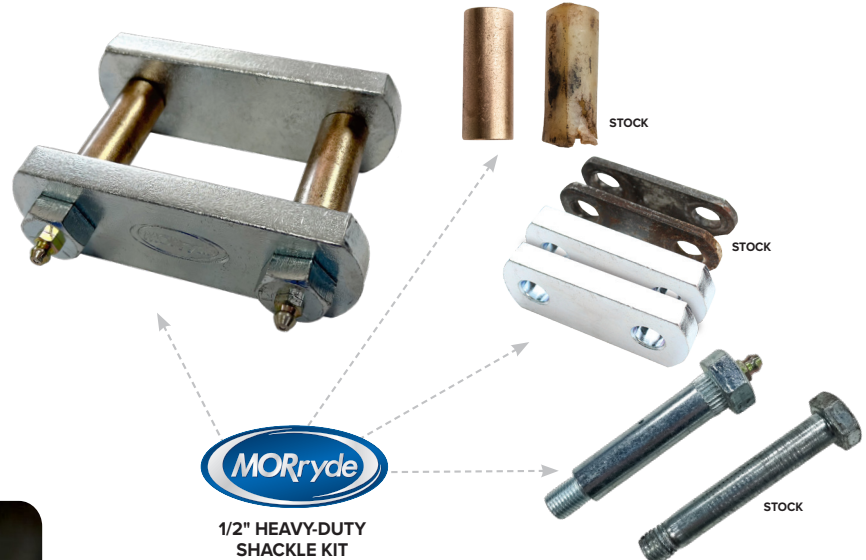

HEAVY-DUTY SHACKLE KIT

Thick. Durable. Greasable.

The Heavy-Duty Shackle Kit is an excellent upgrade for your kit running gear.

FEATURES

- Thick shackles provide added strength
- Bronze bushings for more durability
- Greasable bolts make maintenance easy
- Complete peace of mind
- Lock nuts to ensure security

LEARN MORE ABOUT THE HEAVY-DUTY SHACKLE KIT

Order kit according to your current suspension system:

Part # Standard Frame Hanger

Part # OEM Correct Track Hanger

		Part # Standard Frame Hanger	Part # OEM Correct Track Hanger
MORryde LRE	tandem	LRE12-001	LRE12-016
	triple	LRE12-004	LRE12-017
AllTrek4000, CRE3000 and Rigid Equalizer with 2-1/4" shackles	tandem	UO12-016	UO12-029
	triple	UO12-023	UO12-030
Rigid Equalizer with 3-1/8" shackles	tandem	UO12-021	UO12-031
	triple	UO12-024	UO12-032