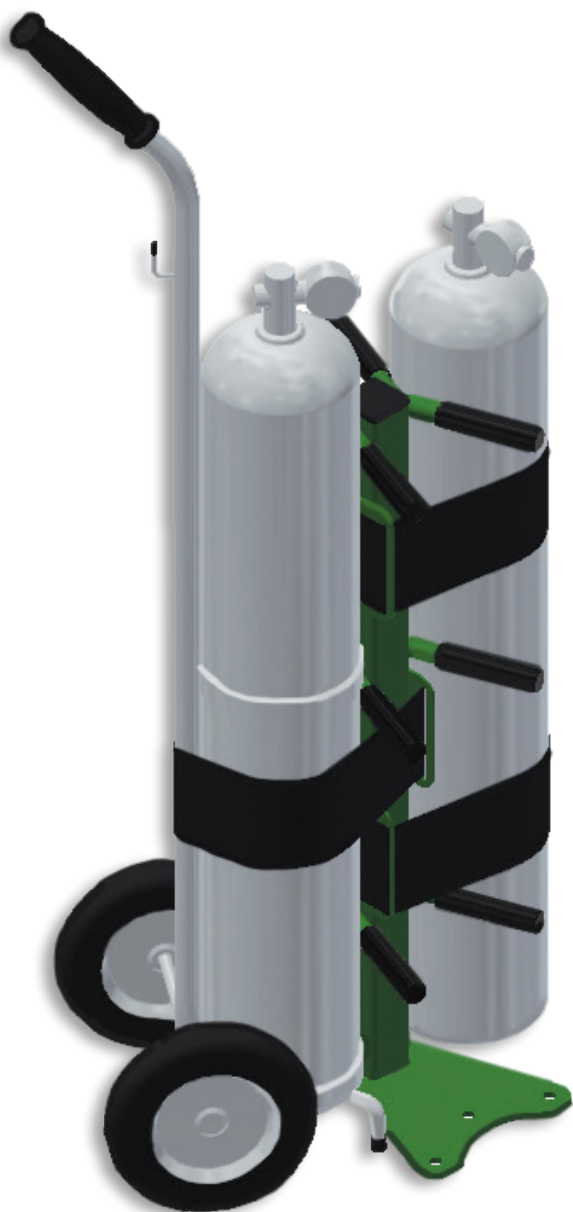

OXYGEN TANK

# HOLDER

- Simple bolt-down installation
- Durable and compact design
- Secures oxygen tanks quickly and easily

MR56-998

Above. Beyond. Always.

574.293.1581 • MORryde.com • f t i