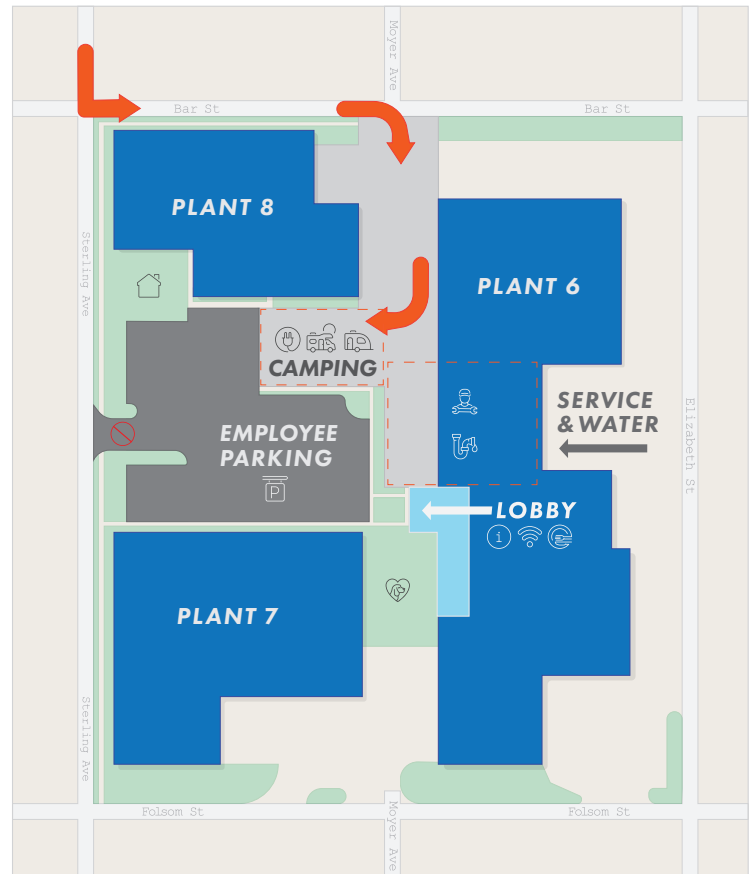

1B

MORryde | SERVICE CENTER MAP