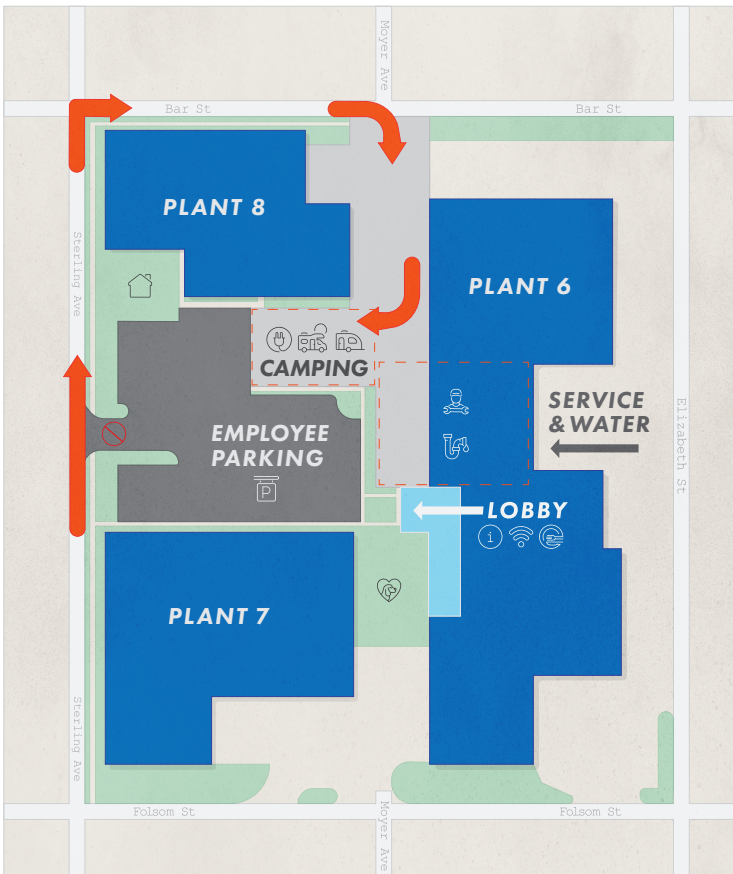

MORryde | SERVICE CENTER MAP

1A