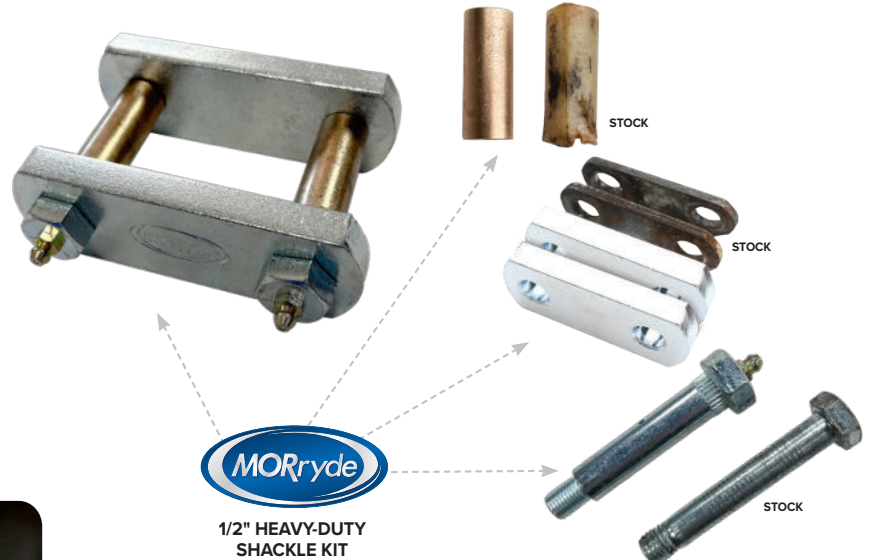

# HEAVY-DUTY SHACKLE KIT

Thick. Durable. Greasable.

The Heavy-Duty Shackle Kit is an excellent upgrade for your kit running gear.

FEATURES

- Thick shackles provide added strength
- Bronze bushings for more durability
- Greasable bolts make maintenance easy
- Complete peace of mind
- Lock nuts to ensure security

LEARN MORE ABOUT THE HEAVY-DUTY SHACKLE KIT

Order kit according to your current suspension system:

Part # Standard Frame Hanger

Part # OEM Correct Track Hanger

|   |        | Part # Standard Frame Hanger | Part # OEM Correct Track Hanger |
|---|--------|------------------------------|---------------------------------|
| MORryde LRE   | tandem | LRE12-001                    | LRE12-016                       |
|   | triple | LRE12-004                    | LRE12-017                       |
| AllTrek4000, CRE3000 and Rigid Equalizer with 2-1/4" shackles | tandem | UO12-016                     | UO12-029                        |
|   | triple | UO12-023                     | UO12-030                        |
| Rigid Equalizer with 3-1/8" shackles                          | tandem | UO12-021                     | UO12-031                        |
|   | triple | UO12-024                     | UO12-032                        |