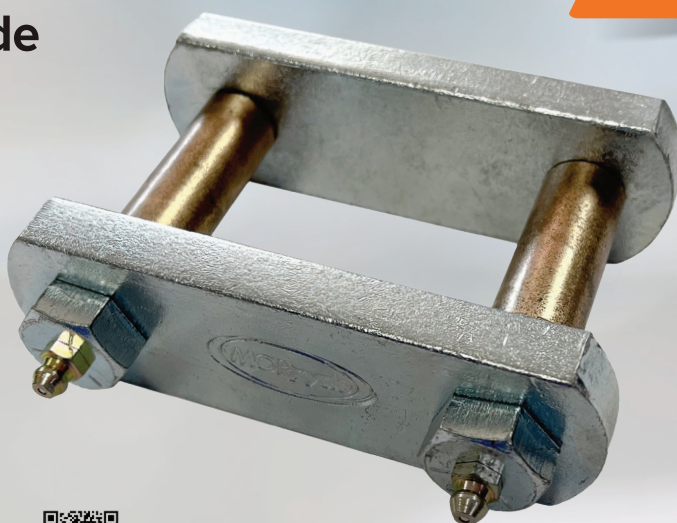

HEAVY-DUTY SHACKLE KIT

Thick. Durable. Greasable.

The heavy-duty shackle kit is an excellent upgrade for your running gear.

SHACKLE KIT FEATURES

- Thicker shackles for added strength
- Bronze bushings for more durability
- Greasable bolts for easy maintenance
- Complete peace of mind
- Lock nuts to ensure stability

1/2" SHACKLE BRACKET

LEARN MORE ABOUT THE HEAVY-DUTY SHACKLE KIT

Order kit according to your current suspension system:

		Part # Standard Frame Hanger	Part # OEM Correct Track Hanger
MORryde LRE	tandem	LRE12-001	LRE12-016
	triple	LRE12-004	LRE12-017
AllTrek 4000, CRE3000, and Rigid Equalizer with 2-1/4" shackles	tandem	UO12-016	UO12-029
	triple	UO12-023	UO12-030
Rigid Equalizer with 3-1/8" shackles	tandem	UO12-021	UO12-031
	triple	UO12-024	UO12-032