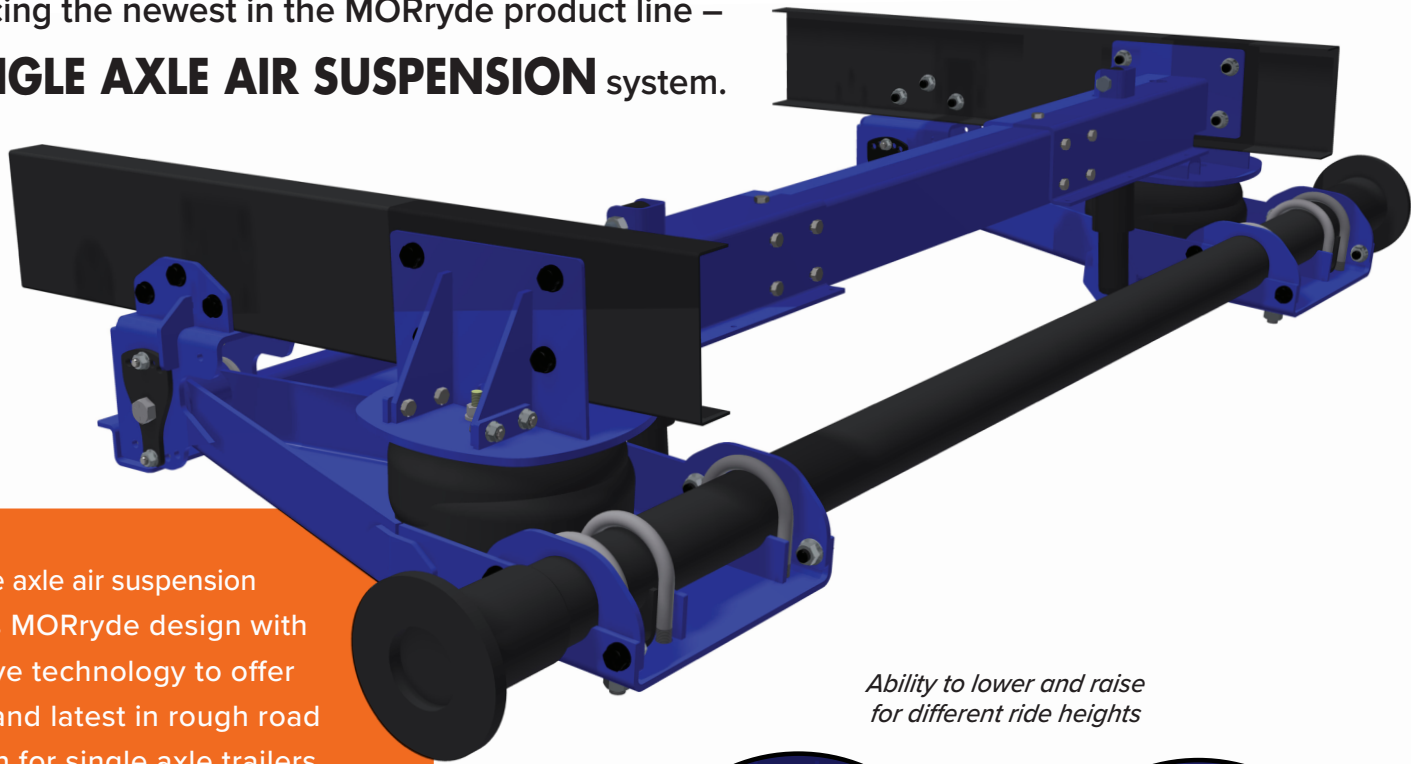

# MORryde Air1

AIR SUSPENSION SYSTEM

Introducing the newest in the MORryde product line – the **SINGLE AXLE AIR SUSPENSION** system.

This single axle air suspension combines MORryde design with automotive technology to offer the best and latest in rough road protection for single axle trailers.

#### THE MORryde SYSTEM PROVIDES:

- Smoother, more comfortable towing
- Better protection of the trailer from damaging road shock
- Allows the trailer to glide over bumps in the road using air technology
- Activate either through a remote or an app on your smart phone

*Ability to lower and raise for different ride heights*

*For over 50 years MORryde has designed suspension systems for RVs to deal with rough roads.*

Above. Beyond. Always.

www.MORryde.com  
574.293.1581