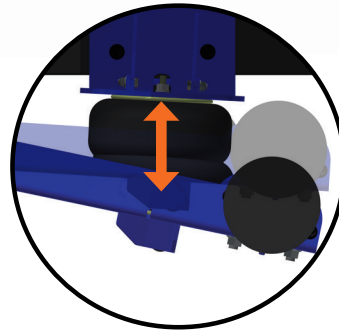

For over 50 years MORryde has designed suspension systems for RVs to deal with rough roads.