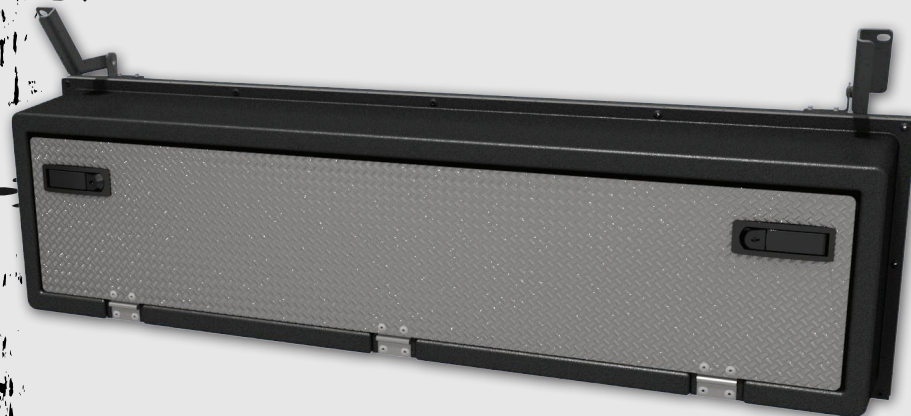

OVERHEAD MOLLE PANEL

JP54-051

- ✓ Mounting hole options to attach your gear
- ✓ Conveniently stores your gear out of sight
- ✓ Easily installs in minutes with no drilling

LOCKABLE MOLLE PANEL

- ✓ Lockable door for security
- ✓ Easily bolts to the roll bars in minutes
- ✓ Maximizes your storage