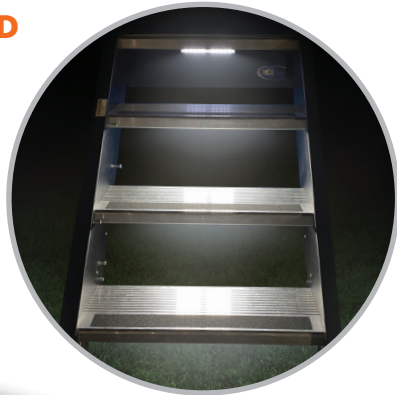

STEP GRAB HANDLE

Create extra stability when lowering the StepAbove by adding a Grab Handle.

STP54-044

STORAGE BOX

A perfect storage solution that replaces the stock steps after a StepAbove® is installed.

SP54-099

MOTION ACTIVATED STEP LIGHTS

Illuminate your path with two bright LED lights that attach to the bottom of the StepAbove.

STP54-032

REMOVABLE HINGE PLATE

Convert standard StepAbove steps to a quick-release style and easily remove them when a unit is in storage or parked in tight spaces.