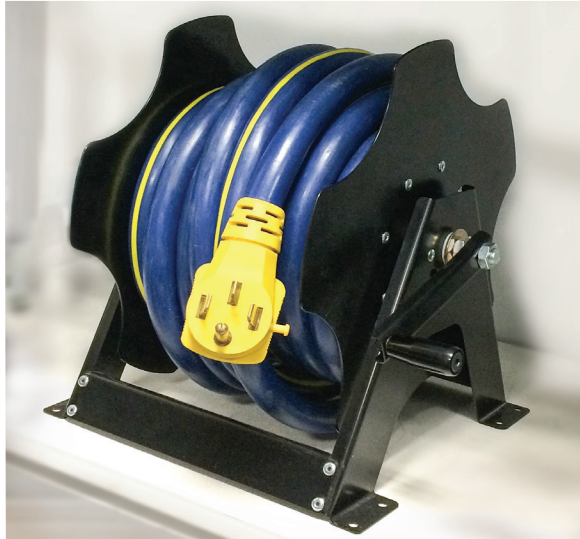

EASY REEL™ SPOOLER™

A simple way to store your power cord.

MOTORIZED EASY REEL SPOOLERS

- Motorized operation means no more strain
- Stores up to 30' of a 50-amp cord
- Sleek, space-saving design allows for efficient cord storage
- Easy 12 volt install
- Rugged steel construction
- Convenient in-line fuse
- Ceiling mount to maximize storage

REEL56-014H
DIMENSIONS
 16" W x 13.4" H x 12.8" D

REEL56-019H
DIMENSIONS
 23" W x 11.25" H x 10.375" D

- Smooth Easy Reel operation means no more strain
- Sleek design allows for efficient cord storage
- Maximize storage space
- Easy to install
- Rugged steel construction
- Powder coat finish

REEL56-001H
DIMENSIONS
 7.6" W x 17.6" H x 21" D

REEL56-009H
DIMENSIONS
 14.3" W x 13.4" H x 12.8" D

Above. Beyond. Always.

574.293.1581
 www.MORryde.com